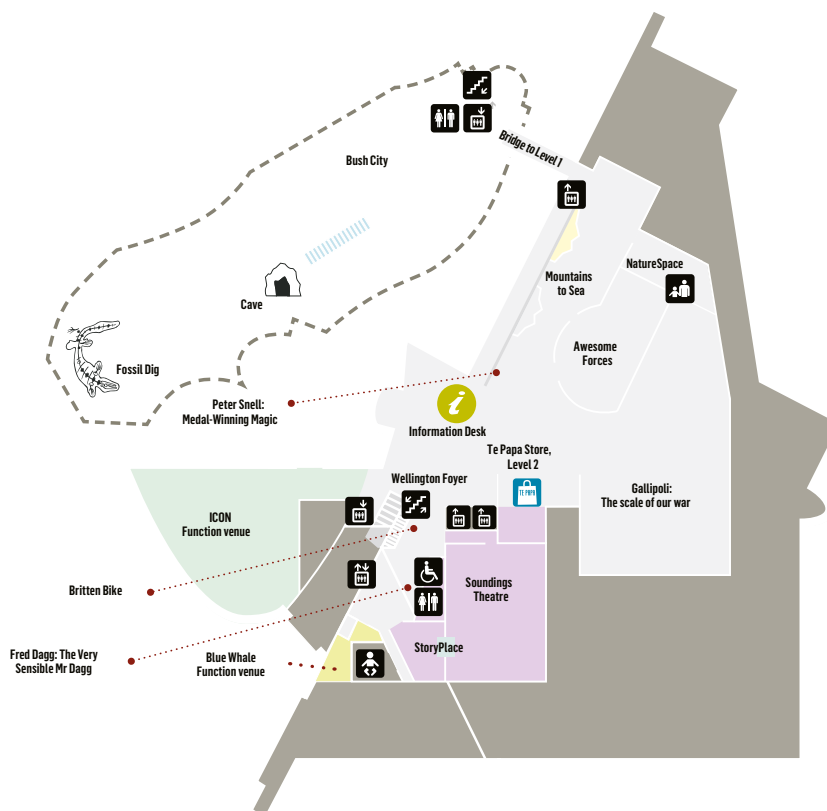

ARMS 2017 Venue Floor Plan

- | | | | | | |
|---------------------------|--|-----------------------------|------------------------------------|--------------------------------------|------------------------------|
| Toilets
Wharepaku | Accessible toilets
Wharepaku Uru-wika | Parents' Room
Rūma Mātua | Discovery Centre
Te Papa Tūhono | Lift
Ara-rewa | Stairs
Ara-piki |
| Coats, Bags
Koti, Pōke | Money machine
Mihini manā | Telephone
Wātea | Food & Drink
Kai | Red Gates bar
Paparaimo Kōi Whero | Cafe
Kawhe |
| | | | | | Te Papa Store
Te Papa Toa |

LEVEL 1

LEVEL 2

ARMS 2017 Venue Floor Plan

LEVEL

3

LEVEL

4