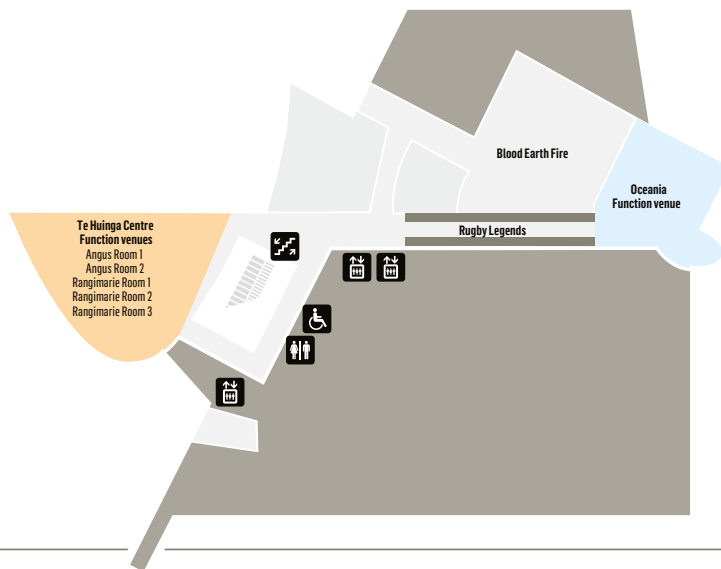

ARMS 2017 Venue Floor Plan

- | | | | | | |
|---------------------------|--|-----------------------------|------------------------------------|--------------------------------------|------------------------------|
| Toilets
Wharepaku | Accessible toilets
Wharepaku Uru-wika | Parents' Room
Rūma Mātua | Discovery Centre
Te Papa Tūhono | Lift
Ara-rewa | Stairs
Ara-piki |
| Coats, Bags
Koti, Pōke | Money machine
Mihini manā | Telephone
Wātea | Food & Drink
Kai | Red Gates bar
Paparaimo Kōi Whero | Cafe
Kawhe |
| | | | | | Te Papa Store
Te Papa Toa |

LEVEL 1

LEVEL 2

ARMS 2017 Venue Floor Plan

LEVEL

3

LEVEL

4